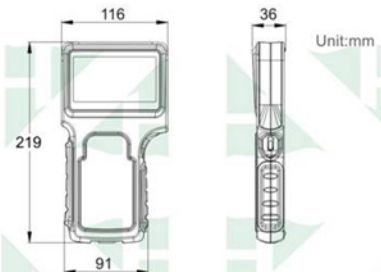

Tiger

TC-01i

Wireless Transmission
Bluetooth Technology

LCD Indicator

Technical Parameter

- Executive Standard : Refer to OIML R76
- Accuracy : III
- 24-bit Σ - Δ /A/D module, digital transmission
- Operating Temperature : -20°C ~60°C
- Power supply : DC4.8V~6V
- Frequency : Radio 433MHZ
- More than 250 feet distance on empty place

Features

- Third generation of Palm series Weighing Indication
- International standard 433HZ radio spectrum, with 32 frequency spots
- Optional Bluetooth module to connect the printer
- With standard RS 232 output
- High definition FSTN display with backlighting easy for reading
- Standard with 4 AA battery or optional with Ni-H battery and EVA sets