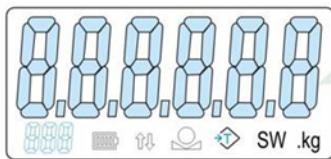

Tiger

TC-01i

Wireless Transmission
Bluetooth Technology

LCD Indicator

Technical Parameter

- Executive Standard : Refer to OIML R76
- Accuracy : III
- 24-bit Σ - Δ /A/D module, digital transmission
- Operating Temperature : -20°C ~60°C
- Power supply : DC4.8V~6V
- Frequency : Radio 433MHZ
- More than 250 feet distance on empty place

Features

- Third generation of Palm series Weighing Indication
- International standard 433HZ radio spectrum, with 32 frequency spots
- Optional Bluetooth module to connect the printer
- With standard RS 232 output
- High definition FSTN display with backlighting easy for reading
- Standard with 4 AA battery or optional with Ni-H battery and EVA sets